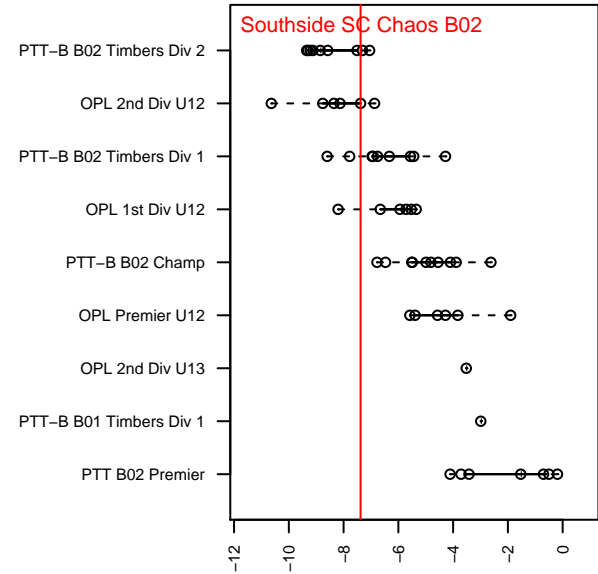

Southside SC Chaos B02

Southside SC
 Tigard, OR
 B02 total strength=371
 attack=0.32 defense=0.16
 fall league = OPL 2nd Div U12
 spr league = Spr OPL Crater Lake Div U12
 notes= Crossfire Oregon

alt names used:
 SSC Chaos
 SOUTHSIDE SOCCER SSC 02 CHAOS (OR)
 Crossfire OR Southside SC Chaos
 Crossfire OR Southside SC Chaos
 Crossfire OR Southside SC Chaos

Venues played:
 2013 Spr OPL Nehalem Division U11
 2014 Oswego Nike Cup Silver U12
 2014 Chinook Cup Silver U12
 2014 OPL Second Division U12
 2014 Directors Cup OPL Silver U12
 2014 Spr OPL Crater Lake Division U12

**attack and defense variance (black dot)
relative to other teams
and top 10 in region**

**attack and defense rating
relative to others at age
and all opponents in last 13 months**

Performance relative to 13 month average