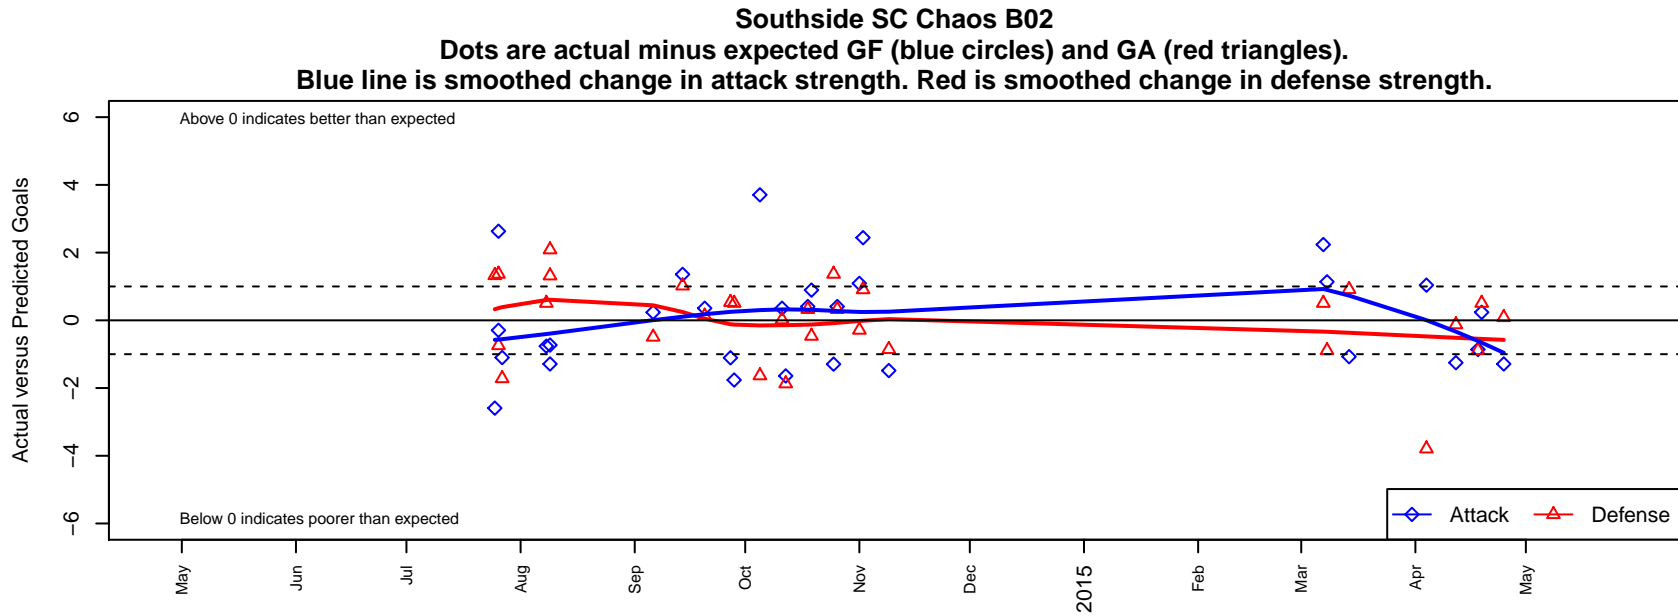

Southside SC Chaos B02

Southside SC
 Tigard, OR
 B02 total strength=371
 attack=0.32 defense=0.16
 fall league = OPL 2nd Div U12
 spr league = Spr OPL Crater Lake Div U12
 notes= Crossfire Oregon

alt names used:
 SSC Chaos
 SOUTHSIDE SOCCER SSC 02 CHAOS (OR)
 Crossfire OR Southside SC Chaos
 Crossfire OR Southside SC Chaos
 Crossfire OR Southside SC Chaos

**attack and defense variance (black dot)
relative to other teams
and top 10 in region**

**attack and defense rating
relative to others at age
and all opponents in last 13 months**

Performance relative to 13 month average