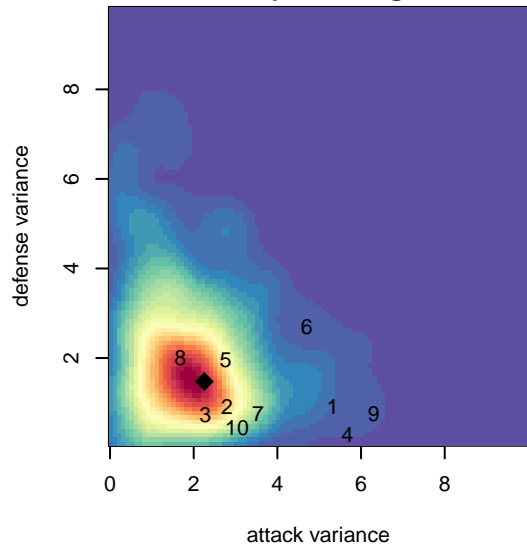

Southside SC Chaos B02

Southside SC
 Tigard, OR
 B02 total strength=371
 attack=0.32 defense=0.16
 fall league = OPL 2nd Div U12
 spr league = Spr OPL Crater Lake Div U12
 notes= Crossfire Oregon

alt names used:
 SSC Chaos
 SOUTHSIDE SOCCER SSC 02 CHAOS (OR)
 Crossfire OR Southside SC Chaos
 Crossfire OR Southside SC Chaos
 Crossfire OR Southside SC Chaos

**attack and defense variance (black dot)
relative to other teams
and top 10 in region**

**attack and defense rating
relative to others at age
and all opponents in last 13 months**

Performance relative to 13 month average